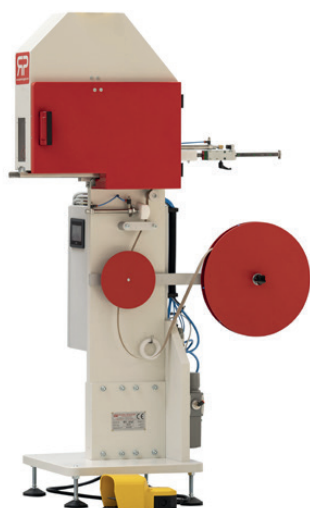

## SEMI-AUTOMATIC BOX TAPING MACHINE

Manual unit for the automatic application of one self-adhesive thermal tape as used to keep rigid box corners closed.

## Technical features

---

**Box size range:**  
min. 50x50x20 mm  
max. 450x450x240mm

**Tape:**  
length min. 10mm – max. 180mm  
width 22mm