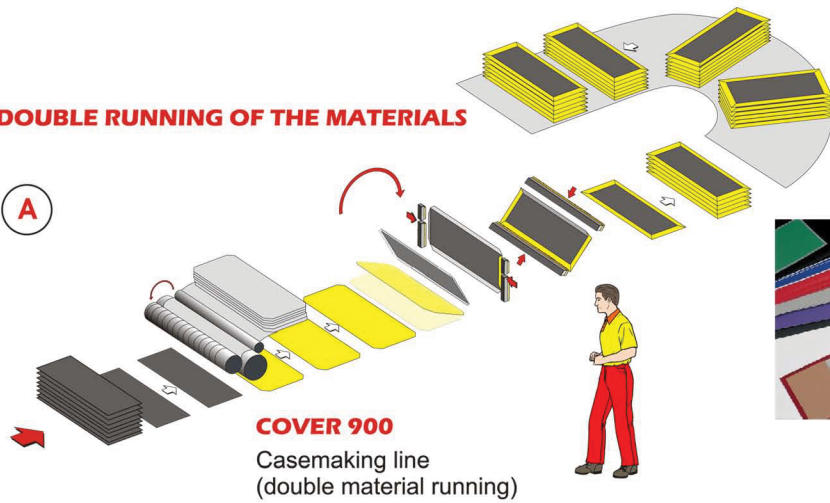

# COMPLETE LINE TO PRODUCE LEVER-ARCH FILES AT 25 PCS./MIN.

## DOUBLE RUNNING OF THE MATERIALS

A

B

C

D

D

Lever-arch file assembling line