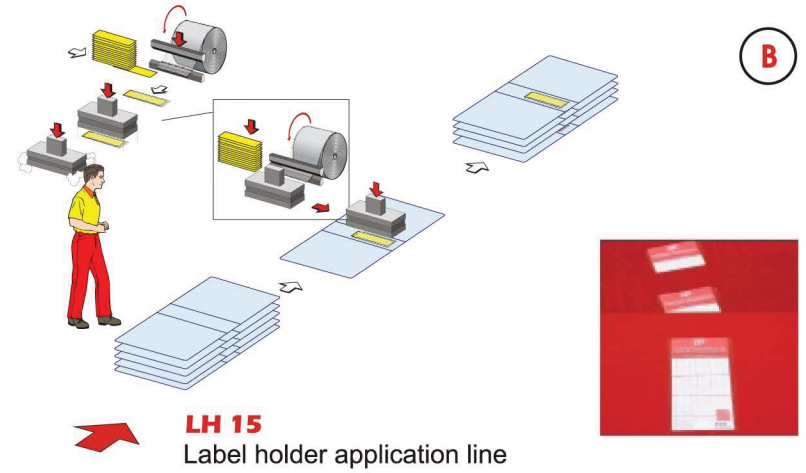

# COMPLETE LINE TO PRODUCE LEVER-ARCH FILES AT 25 PCS./MIN.

## DOUBLE RUNNING OF THE MATERIALS

A

B

C

D

D

Lever-arch file assembling line