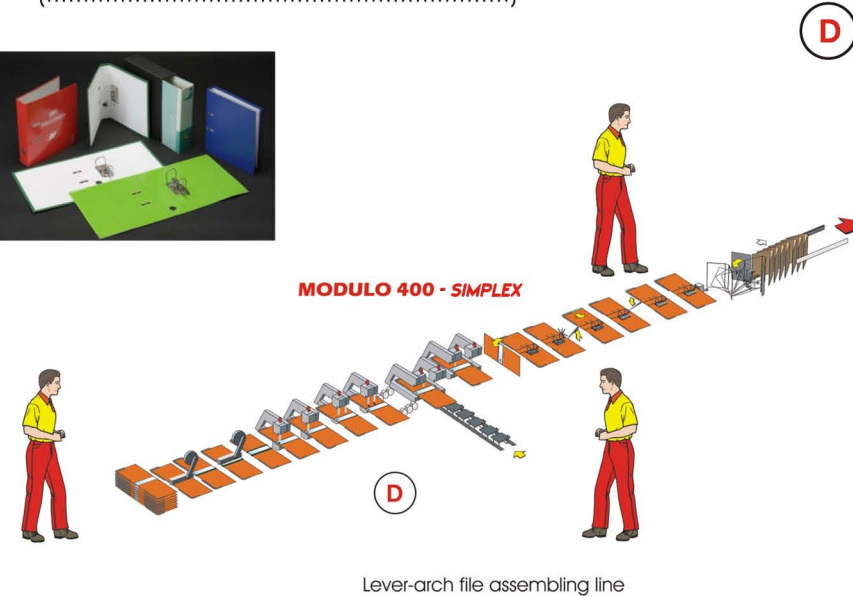

COMPLETE LINE TO PRODUCE LEVER-ARCH FILES AT 25 PCS./MIN.

DOUBLE RUNNING OF THE MATERIALS

(.....)

(.....)

(.....)

(.....)