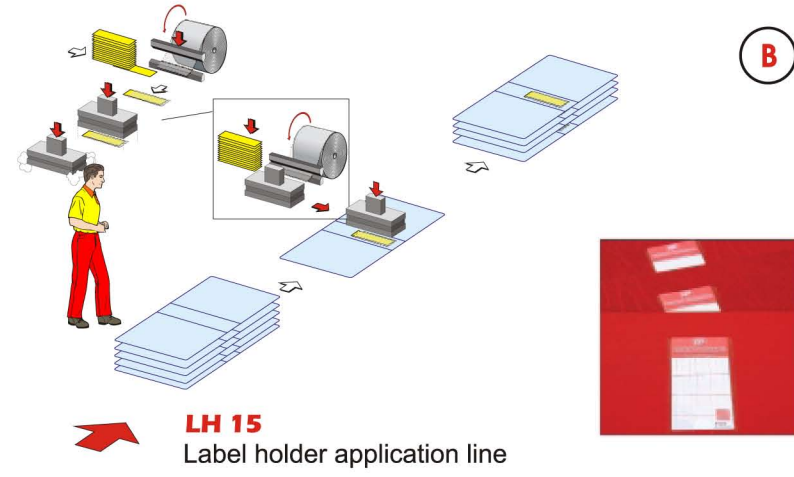

COMPLETE LINE TO PRODUCE LEVER-ARCH FILES AT 25 PCS./MIN.

DOUBLE RUNNING OF THE MATERIALS

(.....)

(.....)

(.....)

(.....)