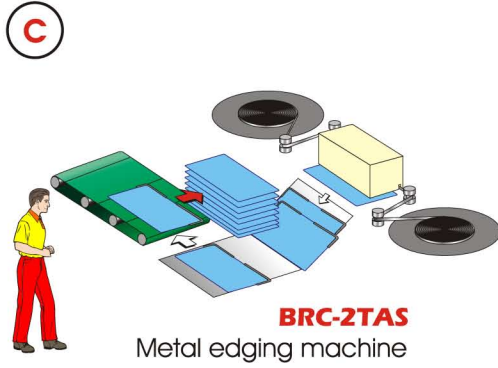

COMPLETE LINE TO PRODUCE LEVER-ARCH FILES AT 25 PCS./MIN.

DOUBLE RUNNING OF THE MATERIALS

(.....)

(.....)

(.....)

(.....)