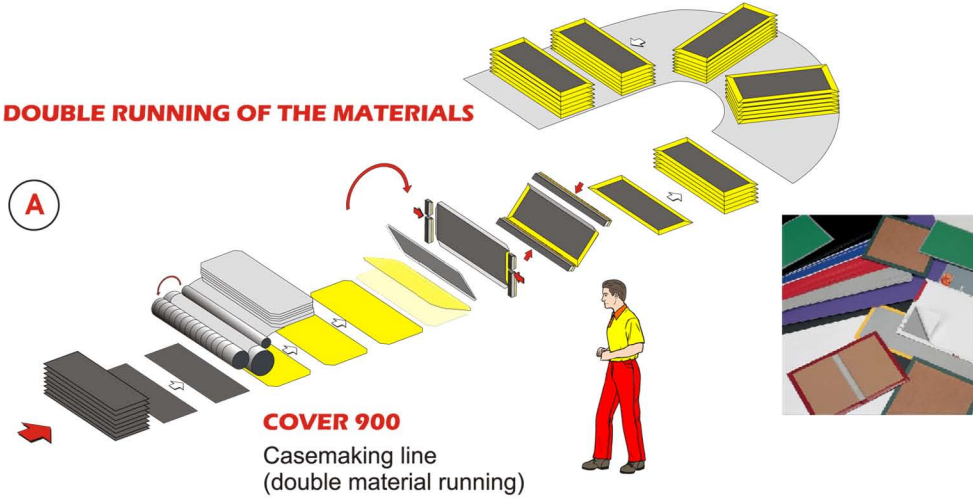

COMPLETE LINE TO PRODUCE LEVER-ARCH FILES AT 25 PCS./MIN.

DOUBLE RUNNING OF THE MATERIALS

(.....)

(.....)

(.....)

(.....)