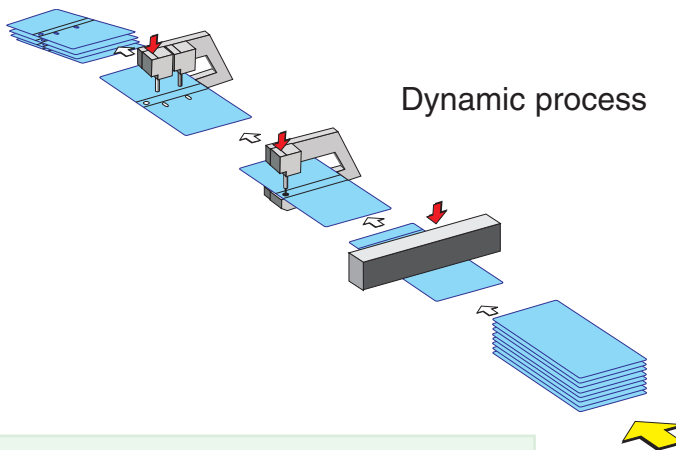

Linea RADO 15

(CORD-R+RADO15)

- 🇮🇹 Linea automatica componibile per cordonare plance di cartone, fissare 1 occhio dito e 2 occhielli rado
- 🇬🇧 *Automatic modular line to crease board flats, set 1 finger ring and 2 rado eyelets*
- 🇫🇷 Ligne automatique componible à rainer des plats en carton et fixer 1 œillet doigt et 2 œillets rado
- 🇨🇳 可组合的自动化纸板折边和打孔（一个手指粗细孔眼和两个大孔）生产线

Materials: Coated board, Fiber board or similar, Finger eyelets standard range, Rado eyelets standard range

Cardboard thickness: 1 mm to 3,5 mm

Capacity: up to 25 pieces/minute (with 2 creases)*

Electrical power req.: 4,5 Kw

Compressed air: 500 NL/min. (pressure 7 bar)

Overall dimensions: L=5300mm W=1400mm H=1800mm

* Production capacity of every machine depends on sizes, type of materials, glues and operator skill. Peroni's policy is one of continual product improvement and we can reserve the right to alter design and/or specifications without notice